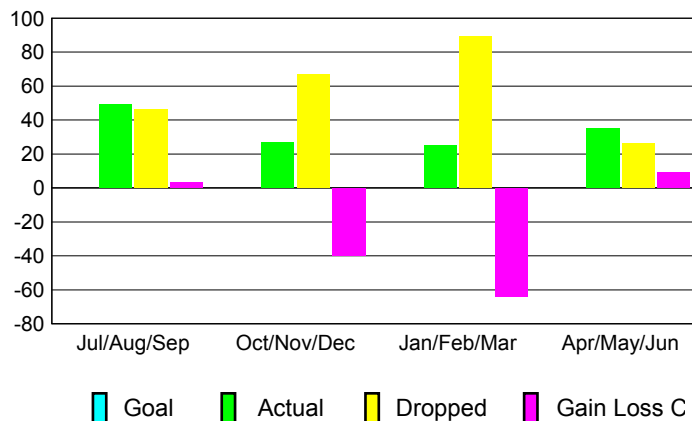

GMT: **MICHAEL BUTLER**

Location: **MISSOURI**

GMT CA: **1**

CLUBS

Month	New Club Goal	Actual New Clubs	Actual Dropped Clubs	Gain/Loss of Clubs
2012-2013				
Jul/Aug/Sep	0	0	0	0
Oct/Nov/Dec	0	0	1	-1
Jan/Feb/Mar	0	0	1	-1
Apr/May/June	0	0	0	0
Totals	0	0	2	-2

MEMBERSHIP

Month	Net Memb Goal	Actual New Memb	Actual Dropped Memb	Gain/Loss of Memb
2012-2013				
Jul/Aug/Sep	0	49	46	3
Oct/Nov/Dec	0	27	67	-40
Jan/Feb/Mar	0	25	89	-64
Apr/May/June	0	35	26	9
Totals	0	136	228	-92

Club Results 2012-2013

Goal, New, Dropped, Gain/Loss

Membership Results 2012-2013

Goal, New, Dropped, Gain/Loss

YTD Status Quo Clubs 2012-2013

Status Quo Clubs Compared to Status Quo Members

Gender Comparison 2012-2013