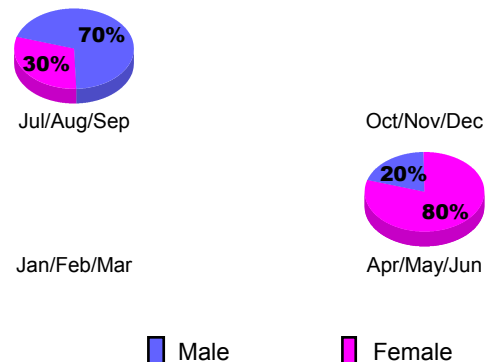

MEMBERSHIP

Month	Net Memb Goal	Actual New Memb	Actual Dropped Memb	Gain/Loss of Memb
2012-2013				
Jul/Aug/Sep	0	49	46	3
Oct/Nov/Dec	0	27	67	-40
Jan/Feb/Mar	0	25	89	-64
Apr/May/June	0	35	26	9
Totals	0	136	228	-92

Club Results 2012-2013

Goal, New, Dropped, Gain/Loss

Membership Results 2012-2013

Goal, New, Dropped, Gain/Loss

YTD Status Quo Clubs 2012-2013

Status Quo Clubs Compared to Status Quo Members

Gender Comparison 2012-2013

Club Gain/Loss 2012-2013

Membership Gain/Loss 2012-2013