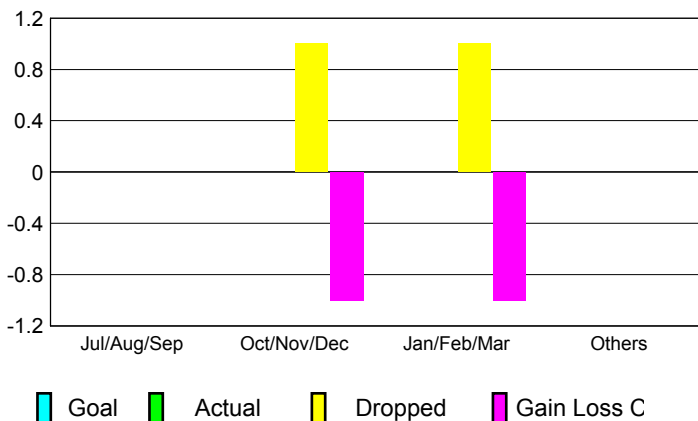

GMT: **MICHAEL BUTLER**

Location: **MISSOURI**

GMT CA: **1**

CLUBS

Month	New Club Goal	Actual New Clubs	Actual Dropped Clubs	Gain/Loss of Clubs
2012-2013				
Jul/Aug/Sep	0	0	0	0
Oct/Nov/Dec	0	0	1	-1
Jan/Feb/Mar	0	0	1	-1
Apr/May/June	0	0	0	0
Totals	0	0	2	-2

MEMBERSHIP

Month	Net Memb Goal	Actual New Memb	Actual Dropped Memb	Gain/Loss of Memb
2012-2013				
Jul/Aug/Sep	0	49	46	3
Oct/Nov/Dec	0	27	67	-40
Jan/Feb/Mar	0	25	89	-64
Apr/May/June	0	35	26	9
Totals	0	136	228	-92

Club Results 2012-2013

Goal, New, Dropped, Gain/Loss

Membership Results 2012-2013

Goal, New, Dropped, Gain/Loss

YTD Status Quo Clubs 2012-2013

Status Quo Clubs Compared to Status Quo Members

Gender Comparison 2012-2013